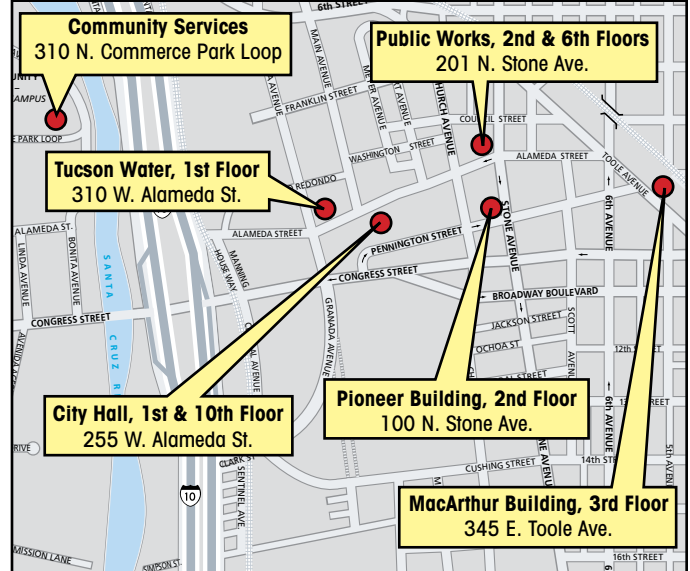

City of Tucson

City Employees

SHIFT GEARS & BIKE THERE!

**Are you a City employee?
Need to get across Downtown
during the work day? Bike
there with City Cycle.™ It's FREE
and easy. Just follow these
simple steps.**

- 🚲 Check out a bike at any City Cycle location (see map).
- 🚲 Refresh yourself on the rules of the road and Green bike operation (information available at check out and on the web).
- 🚲 Grab a helmet (provided), the keys to the locks, and go!
- 🚲 Check bike, helmet, and keys back in on your return.

Check Out a Bike at These Locations:

REMEMBER:

- **Always** wear a helmet.
- Ride on the right, with traffic.
- **No** riding on sidewalks.
- Use hand signals.
- Be visible, be predictable.

BIKE THERE INSTEAD OF DRIVING • IT'S HEALTHY AND GOOD FOR THE ENVIRONMENT